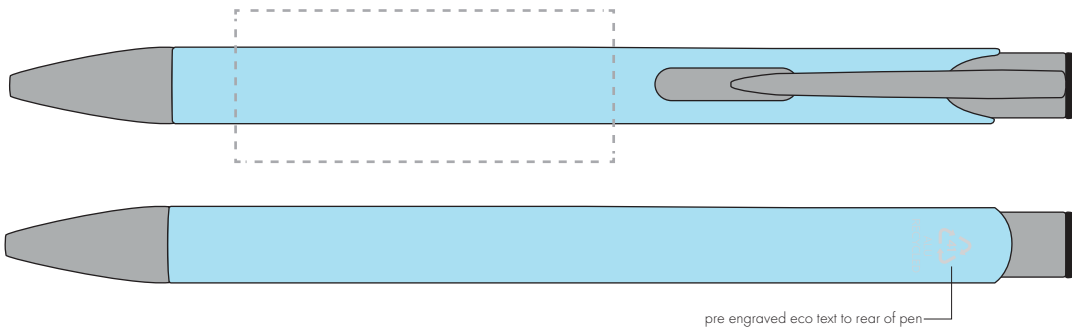

Your Ref:
Our Ref:

Quantity:
Version: 1

Product Code: TPC982001
Product Colour: PASTEL BLUE

PRINTING CONCERNS:

We stock this item in the following colours

**PANTONE REFERENCE(S)**

● Engrave

ARTWORK SCALE 100%

ARTWORK SCALE 100%
Rotary Engrave Area:
50mm x 20mm

Product Image for visualisation
- colours may vary

The dashed line is to demonstrate print area and will not appear on your printed item

PLEASE NOTE:

- All colours including print and product are for visual purposes only and should not be regarded as the actual colour of the product and print.
- Some products may vary from batch to batch and may differ from previous orders.
- The colour and texture of a product can also have an effect on the final print colour.
- By approving this order we accept that you understand these terms.